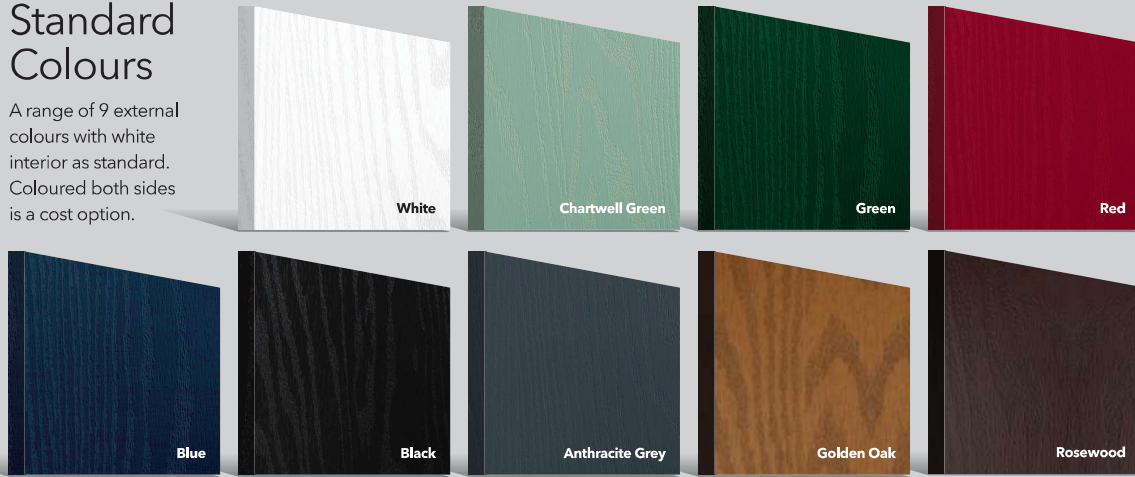

Vilamoura
Page 23

Augusta
Page 24

**Augusta
Long**
Page 24

PAINT

Standard Colours

A range of 9 external colours with white interior as standard. Coloured both sides is a cost option.

Premium Colours

Our range of 38 premium colours finished in a Semi-Matt, Satin or Semi-Gloss sheen dependent upon colour.

PATiNA

An exciting range of 6 patina colours are available exclusively on the Monza II, Eaton, Knightsbridge, Tatton, Gleneagles, Oulton, Grove and Kings door styles.

PAiNT allows us to colour match anything