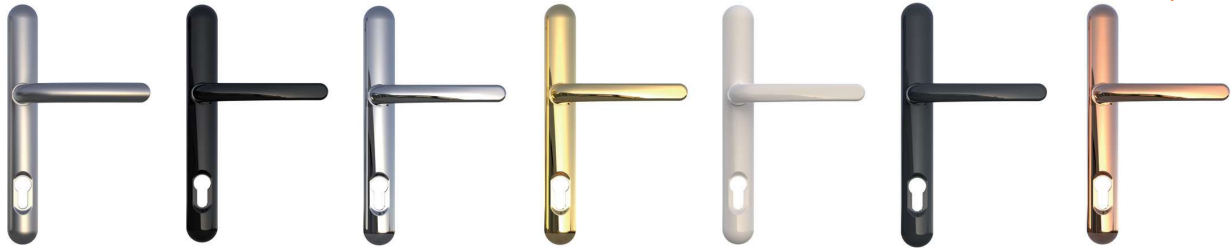

20 YEAR
GUARANTEE

Lever Lever Handle

Satin Nickel Black Chrome Gold White Anthracite Grey Rose Gold

Lever Pad Handle

Satin Nickel Black Chrome Gold White Anthracite Grey Rose Gold

Letterplate

Satin Nickel Black Chrome Gold
White Anthracite Grey Rose Gold