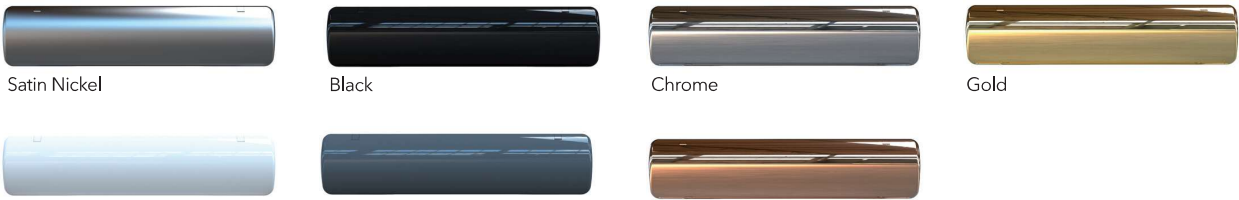

20 YEAR
GUARANTEE

Lever Lever Handle

Satin Nickel Black Chrome Gold White Anthracite Grey Rose Gold

Lever Pad Handle

Satin Nickel Black Chrome Gold White Anthracite Grey Rose Gold

Letterplate

Satin Nickel Black Chrome Gold
White Anthracite Grey Rose Gold