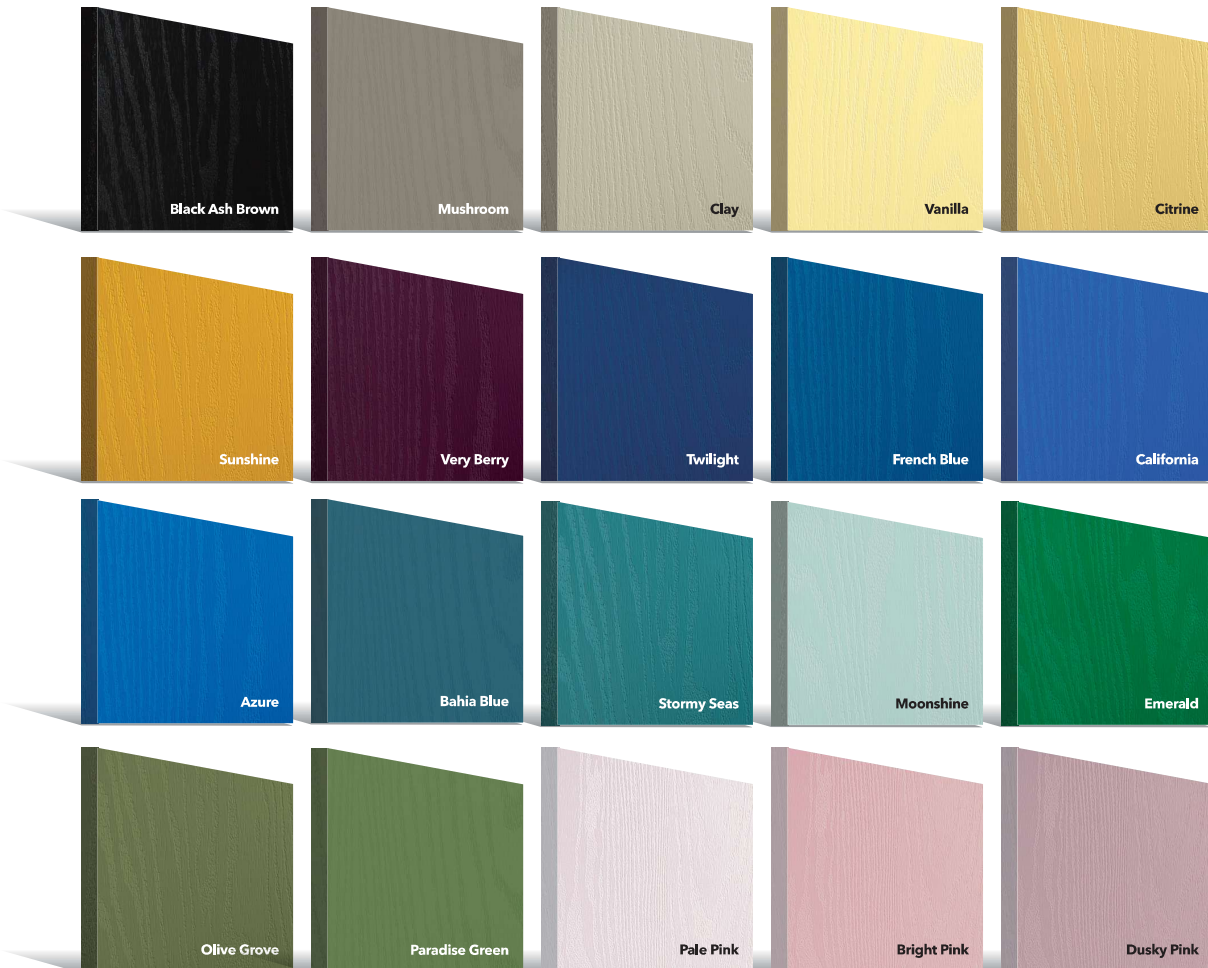

PATiNA

An exciting range of 6 patina colours are available exclusively on the Monza II, Eaton, Knightsbridge, Tatton, Gleneagles, Oulton, Grove and Kings door styles.

PAiNT allows us to colour match anything

Yes. Anything.

With our high-performance paint technology we can offer any colour door you desire.